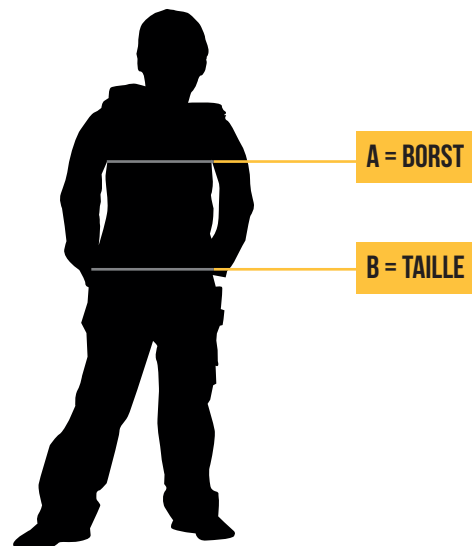

DE JUISTE MAAT - DASSY KIDS WORKWEAR

Neem uw maten volgens de tekening op het lichaam, zonder het meetlint te strak aan te trekken.

SWEATERS						
Maten	98/104	110/116	122/128	134/140	146/152	158/164
Leeftijd	3/4	5/6	7/8	9/10	11/12	13/14
Borstomtrek in cm (A)	-56	56-61	61-64	64-71	71-78	78-86
Borstomtrek in inches (A)	-22	22-24	24-25	25-28	28-31	31-34

BROEKEN/STANDAARD											
Maten	104	110	116	122	128	134	140	146	152	158	164
Leeftijd	4	5	6	7	8	9	10	11	12	13	14
Tailleomtrek in cm (B)	57-58	58-59,5	59,5-61	61-62,5	62,5-64	64-66	66-68	68-70	70-72	72-74	74-76
Tailleomtrek in inches (B)	22-23	23-23,5	23,5-24	24-24,5	24,5-25	25-26	26-27	27-27,5	27,5-28	28-29	29-30